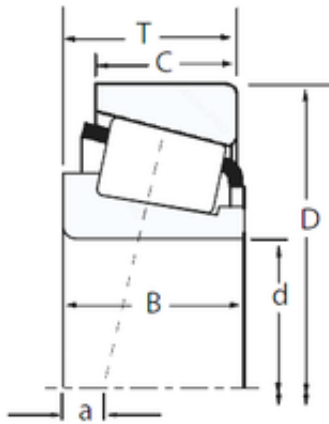

BEARING PRECISION AXLE CORP.

25 mm x 47 mm x 15 mm Timken 32005x Bearing

Bearing No. 32005x

Size	25x47x15 mm
Bore Diameter	25 mm
Outer Diameter	47 mm
Width	15 mm
d	25 mm
D	47 mm
T	15 mm
B	15 mm
C	11,5 mm
R	3,3 mm
r	1 mm
Weight	0,11 Kg
Dynamic load rating radial (C)	30,8 kN
Calculation factor (e)	0,43

32005x Bearing 2D drawings and 3D CAD models