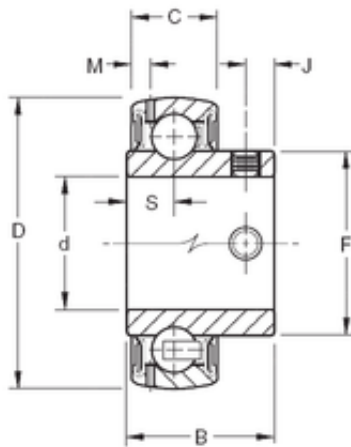

BEARING PRECISION AXLE CORP.

25,4 mm x 52 mm x 28,2 mm Timken gya100rrb Bearing

Bearing No. gya100rrb

| | |
|-------------------------------|-----------------|
| Size | 25.4x52x28.2 mm |
| Bore Diameter | 25,4 mm |
| Outer Diameter | 52 mm |
| Width | 28,2 mm |
| d | 25,4 mm |
| D | 52 mm |
| B | 28,2 mm |
| C | 15 mm |
| F | 33,7 mm |
| J | 6,35 mm |
| M | 3,61 mm |
| S | 8,84 mm |
| Thread (G) | M6X1 |
| Weight | 0,17 Kg |
| Basic dynamic load rating (C) | 15,8 kN |

gya100rrb Bearing 2D drawings and 3D CAD models