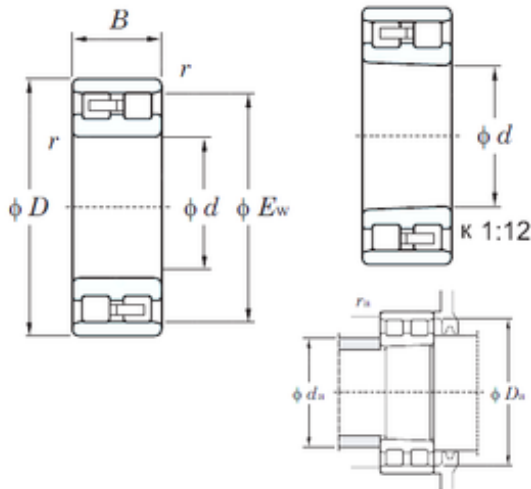

## NN3022 KOYO Double-row cylindrical roller bearings

Bearing No. NN3022

Size	110x170x45 mm
Bore Diameter	110 mm
Outer Diameter	170 mm
Width	45 mm
d	110 mm
D	170 mm
Ew	155 mm
B	45 mm
C	45 mm
r min.	2 mm
da min.	119 mm
Da min	157 mm
Da max.	161 mm
ra max.	2 mm
Weight	3,65 Kg
Basic dynamic load rating (C)	221 kN
Basic static load rating (C0)	361 kN
(Grease) Lubrication Speed	3500 r/min
Bearing No.	NN3022
r(min)	2
Cr	278
C0r	361
Cu	47.9
Grease lub.	3500
Oil lub.	4200