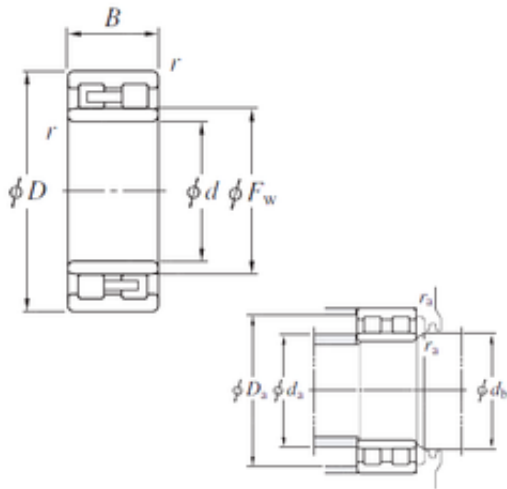

BEARING PRECISION AXLE CORP.

NNU4924 Bearing 2D drawings and 3D CAD models

NNU4924 KOYO Double-row cylindrical roller bearings

Bearing No. NNU4924

Size	120x165x45 mm
Bore Diameter	120 mm
Outer Diameter	165 mm
Width	45 mm
d	120 mm
Fw	134,5 mm
D	165 mm
B	45 mm
C	45 mm
r min.	1,1 mm
da min.	126,5 mm
da max	132 mm
Da max.	158,5 mm
db min	137 mm
ra max.	1 mm
Weight	2,9 Kg
Basic dynamic load rating (C)	187 kN
Basic static load rating (C0)	373 kN
(Grease) Lubrication Speed	3400 r/min
Bearing No.	NNU4924
r(min)	1.1
Cr	234
C0r	373
Cu	47.6
Grease lub.	3400

BEARING PRECISION AXLE CORP.

Oil lub.	4000
Ew	-
da(min)	126.5
da(max)	132
db(min)	137
Da(max)	158.5
Da(min)	-
ra(max)	1
(Refer.) Mass(kg)	2.90