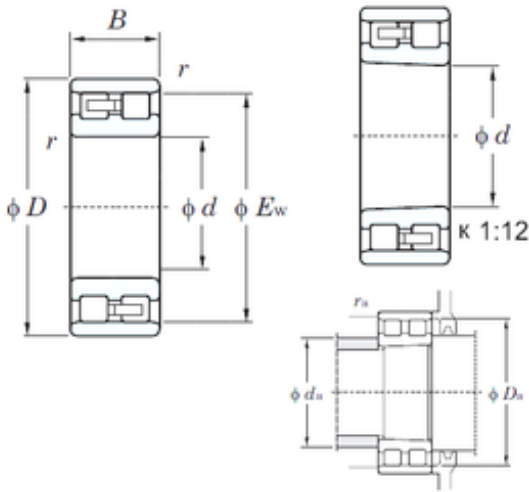

BEARING PRECISION AXLE CORP.

NN3024 KOYO Double-row cylindrical roller bearings

Bearing No. NN3024

Size	120x180x46 mm
Bore Diameter	120 mm
Outer Diameter	180 mm
Width	46 mm
d	120 mm
D	180 mm
Ew	165 mm
B	46 mm
C	46 mm
r min.	2 mm
da min.	129 mm
Da min	167 mm
Da max.	171 mm
ra max.	2 mm
Weight	4 Kg
Basic dynamic load rating (C)	232 kN
Basic static load rating (C0)	392 kN
(Grease) Lubrication Speed	3200 r/min
Bearing No.	NN3024
r(min)	2
Cr	291
C0r	392
Cu	51.1
Grease lub.	3200
Oil lub.	3900

NN3024 Bearing 2D drawings and 3D CAD models

BEARING PRECISION AXLE CORP.

Fw	-
da(min)	129
da(max)	-
db(min)	-
Da(max)	171
Da(min)	167
ra(max)	2
(Refer.)Mass(kg)	4.00