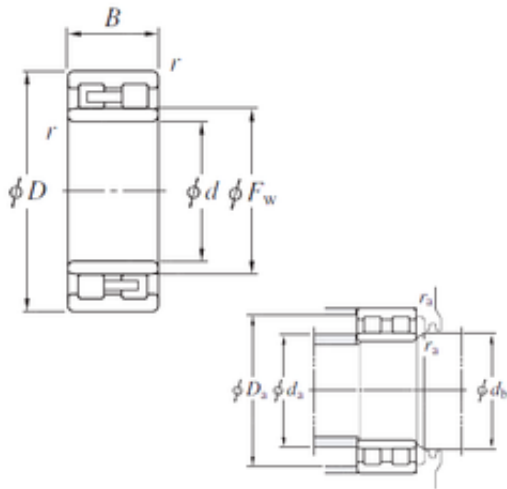

BEARING PRECISION AXLE CORP.

NNU4926 Bearing 2D drawings and 3D CAD models

NNU4926 KOYO Double-row cylindrical roller bearings

Bearing No. NNU4926

Size	130x180x50 mm
Bore Diameter	130 mm
Outer Diameter	180 mm
Width	50 mm
d	130 mm
Fw	146 mm
D	180 mm
B	50 mm
C	50 mm
r min.	1,5 mm
da min.	138 mm
da max	143,5 mm
Da max.	172 mm
db min	148 mm
ra max.	1,5 mm
Weight	3,9 Kg
Basic dynamic load rating (C)	216 kN
Basic static load rating (C0)	428 kN
(Grease) Lubrication Speed	3100 r/min
Bearing No.	NNU4926
r(min)	1.5
Cr	269
C0r	428
Cu	50.2
Grease lub.	3100

BEARING PRECISION AXLE CORP.

Oil lub.	3700
Ew	-
da(min)	138
da(max)	143.5
db(min)	148
Da(max)	172
Da(min)	-
ra(max)	1.5
(Refer.) Mass(kg)	3.90