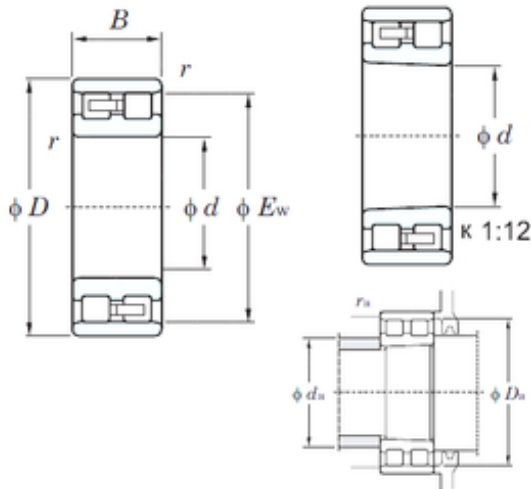

BEARING PRECISION AXLE CORP.

NN3028 KOYO Double-row cylindrical roller bearings

Bearing No. NN3028

Size	140x210x53 mm
Bore Diameter	140 mm
Outer Diameter	210 mm
Width	53 mm
d	140 mm
D	210 mm
Ew	192 mm
B	53 mm
C	53 mm
r min.	2 mm
da min.	149 mm
Da min	194 mm
Da max.	201 mm
ra max.	2 mm
Weight	6,41 Kg
Basic dynamic load rating (C)	297 kN
Basic static load rating (C0)	516 kN
(Grease) Lubrication Speed	2700 r/min
Bearing No.	NN3028
r(min)	2
Cr	372
C0r	516
Cu	61.5
Grease lub.	2700
Oil lub.	3300

NN3028 Bearing 2D drawings and 3D CAD models

BEARING PRECISION AXLE CORP.

Fw	-
da(min)	149
da(max)	-
db(min)	-
Da(max)	201
Da(min)	194
ra(max)	2
(Refer.)Mass(kg)	6.41