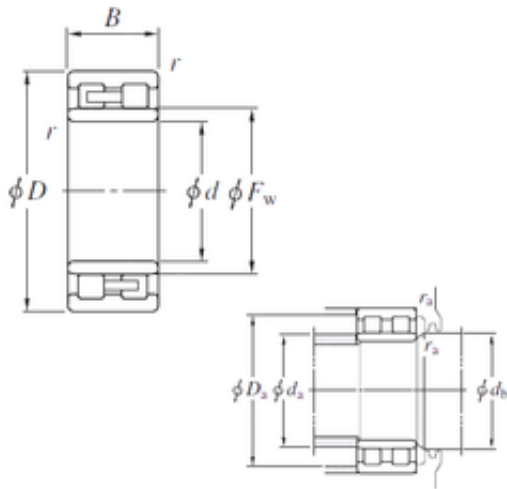

BEARING PRECISION AXLE CORP.

NNU4932 Bearing 2D drawings and 3D CAD models

NNU4932 KOYO Double-row cylindrical roller bearings

Bearing No. NNU4932

Size	160x220x60 mm
Bore Diameter	160 mm
Outer Diameter	220 mm
Width	60 mm
d	160 mm
Fw	178,5 mm
D	220 mm
B	60 mm
C	60 mm
r min.	2 mm
da min.	169 mm
da max	176 mm
Da max.	211 mm
db min	182 mm
ra max.	2 mm
Weight	6,95 Kg
Basic dynamic load rating (C)	340 kN
Basic static load rating (C0)	695 kN
(Grease) Lubrication Speed	2500 r/min
Bearing No.	NNU4932
r(min)	2
Cr	425
C0r	695
Cu	79.8
Grease lub.	2500

BEARING PRECISION AXLE CORP.

Oil lub.	3000
Ew	-
da(min)	169
da(max)	176
db(min)	182
Da(max)	211
Da(min)	-
ra(max)	2
(Refer.) Mass(kg)	6.95