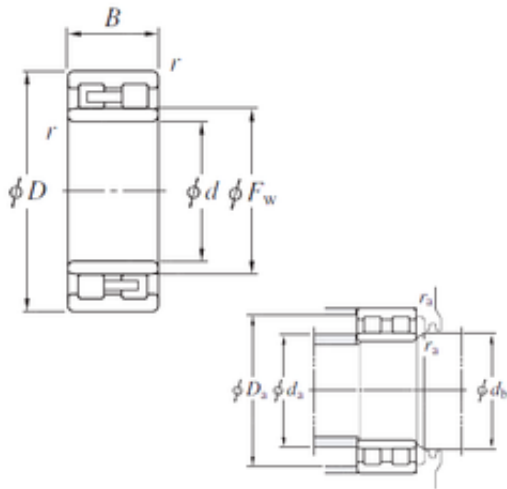

BEARING PRECISION AXLE CORP.

NNU4934 Bearing 2D drawings and 3D CAD models

NNU4934 KOYO Double-row cylindrical roller bearings

Bearing No. NNU4934

Size	170x230x60 mm
Bore Diameter	170 mm
Outer Diameter	230 mm
Width	60 mm
d	170 mm
Fw	188,5 mm
D	230 mm
B	60 mm
C	60 mm
r min.	2 mm
da min.	179 mm
da max	186 mm
Da max.	221 mm
db min	192 mm
ra max.	2 mm
Weight	7,2 Kg
Basic dynamic load rating (C)	361 kN
Basic static load rating (C0)	763 kN
(Grease) Lubrication Speed	2300 r/min
Bearing No.	NNU4934
r(min)	2
Cr	451
C0r	763
Cu	86.4
Grease lub.	2300

BEARING PRECISION AXLE CORP.

Oil lub.	2800
Ew	-
da(min)	179
da(max)	186
db(min)	192
Da(max)	221
Da(min)	-
ra(max)	2
(Refer.) Mass(kg)	7.20