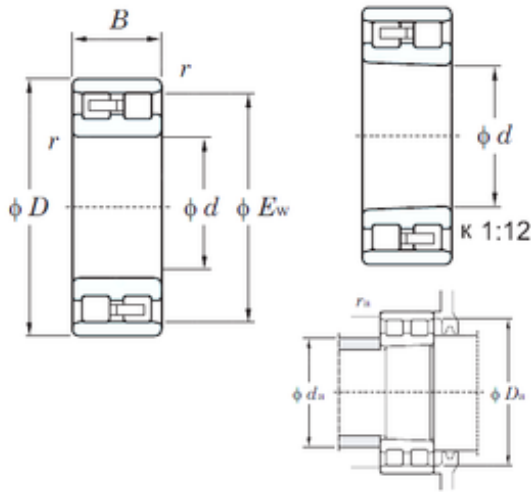

BEARING PRECISION AXLE CORP.

NN3036 KOYO Double-row cylindrical roller bearings

Bearing No. NN3036

Size	180x280x74 mm
Bore Diameter	180 mm
Outer Diameter	280 mm
Width	74 mm
d	180 mm
D	280 mm
Ew	255 mm
B	74 mm
C	74 mm
r min.	2,1 mm
da min.	191 mm
Da min	257 mm
Da max.	269 mm
ra max.	2 mm
Weight	16,8 Kg
Basic dynamic load rating (C)	561 kN
Basic static load rating (C0)	958 kN
(Grease) Lubrication Speed	2000 r/min
Bearing No.	NN3036
r(min)	2.1
Cr	705
C0r	958
Cu	118
Grease lub.	2000
Oil lub.	2400

NN3036 Bearing 2D drawings and 3D CAD models

BEARING PRECISION AXLE CORP.

Fw	-
da(min)	191
da(max)	-
db(min)	-
Da(max)	269
Da(min)	257
ra(max)	2
(Refer.)Mass(kg)	16.8