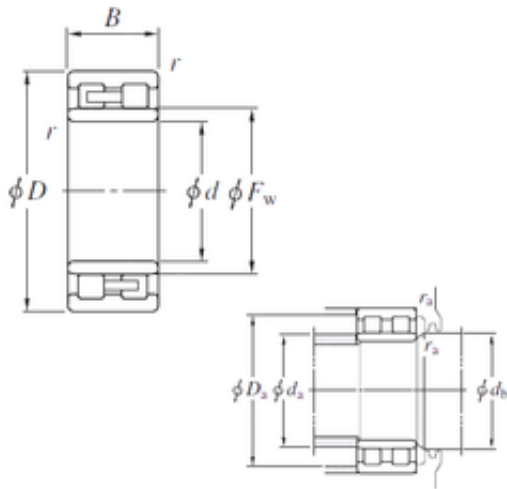

# BEARING PRECISION AXLE CORP.

NNU4938 Bearing 2D drawings and 3D CAD models

## NNU4938 KOYO Double-row cylindrical roller bearings

Bearing No. NNU4938

Size	190x260x69 mm
Bore Diameter	190 mm
Outer Diameter	260 mm
Width	69 mm
d	190 mm
Fw	210 mm
D	260 mm
B	69 mm
C	69 mm
r min.	2 mm
da min.	199 mm
da max	207 mm
Da max.	251 mm
db min	215 mm
ra max.	2 mm
Weight	11 Kg
Basic dynamic load rating (C)	465 kN
Basic static load rating (C0)	996 kN
(Grease) Lubrication Speed	2000 r/min
Bearing No.	NNU4938
r(min)	2
Cr	581
C0r	996
Cu	119
Grease lub.	2000

## BEARING PRECISION AXLE CORP.

Oil lub.	2400
Ew	-
da(min)	199
da(max)	207
db(min)	215
Da(max)	251
Da(min)	-
ra(max)	2
(Refer.) Mass(kg)	11.0