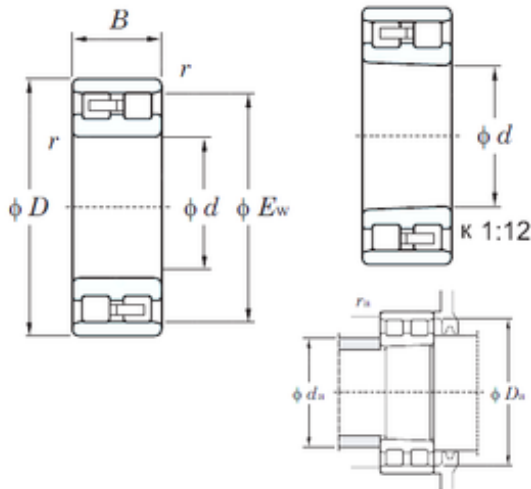

## NN3038 KOYO Double-row cylindrical roller bearings

Bearing No. NN3038

Size	190x290x75 mm
Bore Diameter	190 mm
Outer Diameter	290 mm
Width	75 mm
d	190 mm
D	290 mm
Ew	265 mm
B	75 mm
C	75 mm
r min.	2,1 mm
da min.	201 mm
Da min	267 mm
Da max.	279 mm
ra max.	2 mm
Weight	17,6 Kg
Basic dynamic load rating (C)	598 kN
Basic static load rating (C0)	1020 kN
(Grease) Lubrication Speed	1900 r/min
Bearing No.	NN3038
r(min)	2.1
Cr	752
C0r	1020
Cu	128
Grease lub.	1900
Oil lub.	2300

NN3038 Bearing 2D drawings and 3D CAD models